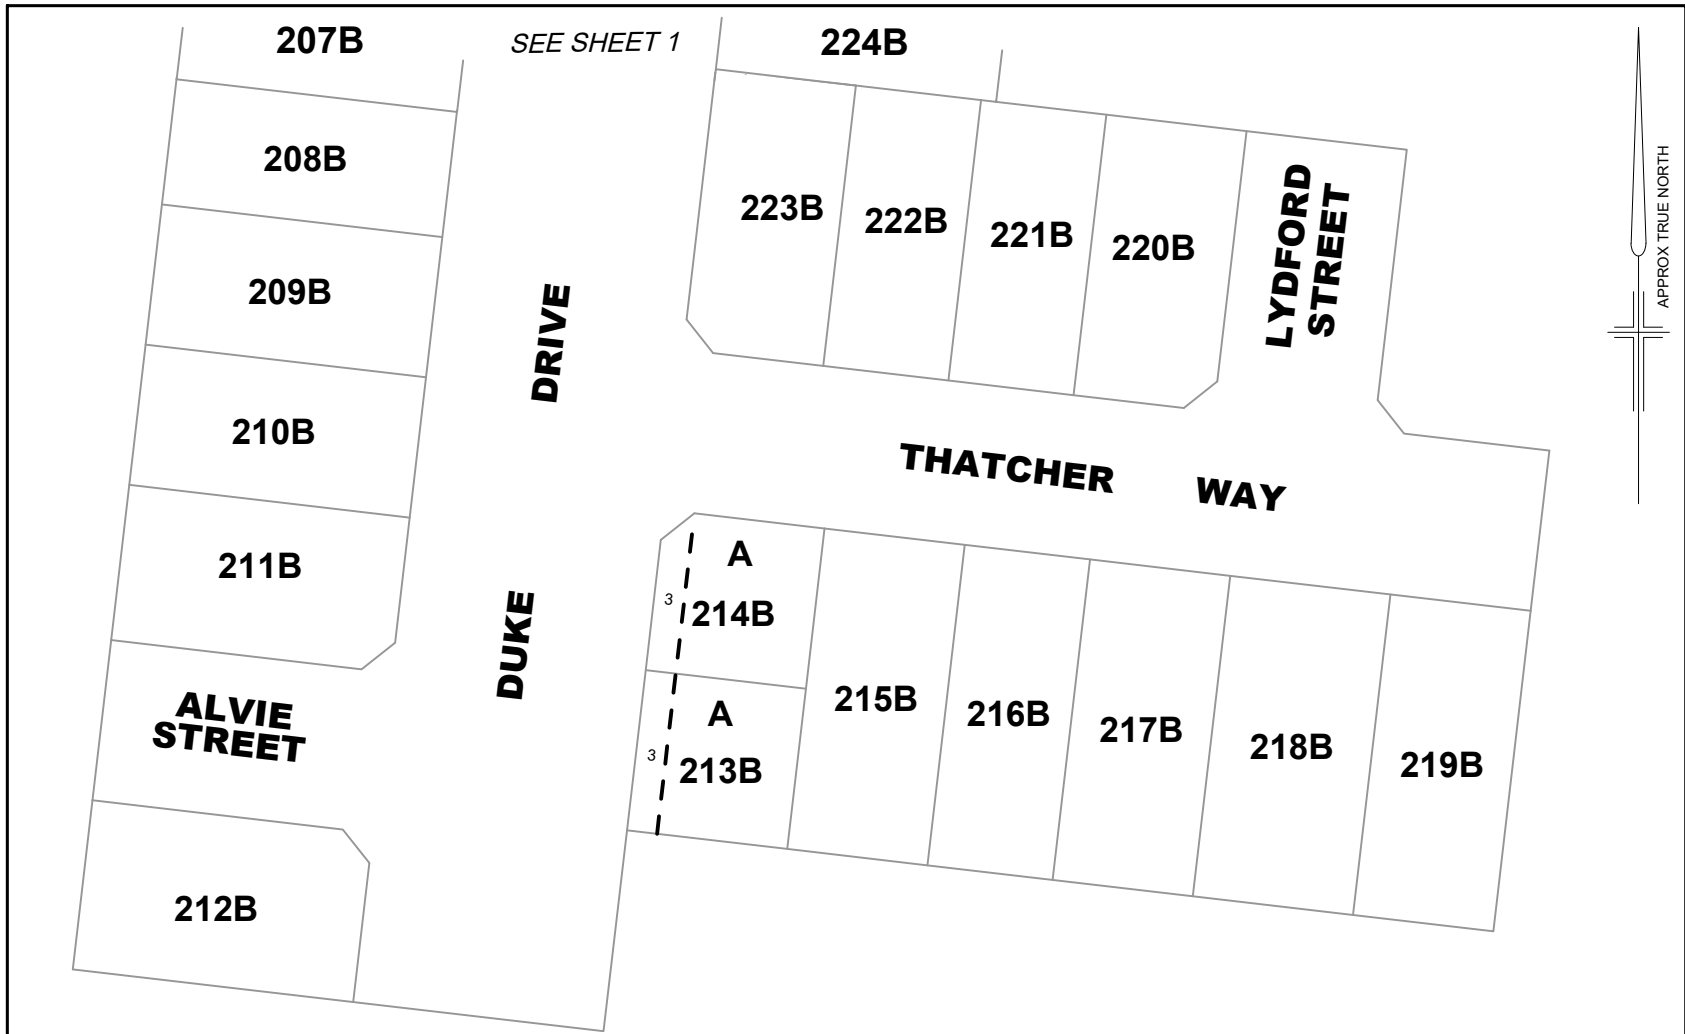

SEE SHEET 2

LEGEND

A SMALL LOT HOUSING  
CODE TYPE A

1. THIS DIAGRAM IS TO BE READ IN CONJUNCTION WITH THE MEMORANDUM OF COMMON PROVISIONS.

LENGTHS ARE IN METRES

ORIGINAL

SCALE SHEET  
1:100 SIZE  
A4

SHEET 1

REF: **23299/1.2MCP**  
VERSION: 23299-1.2-MCP-C.dwg  
DATE: 04/02/2022

**LEGEND**

**A** SMALL LOT HOUSING CODE TYPE A

1. THIS DIAGRAM IS TO BE READ IN CONJUNCTION WITH THE MEMORANDUM OF COMMON PROVISIONS.

Reeds Consulting Pty Ltd  
 Lvl 6, 440 Elizabeth Street  
 Melbourne Victoria 3000  
 p [03] 8660 3000  
 www.reedsconsulting.com.au  
 survey@reedsconsulting.com.au

LENGTHS ARE IN METRES

ORIGINAL  
 SCALE SHEET SIZE  
 1:100 A4