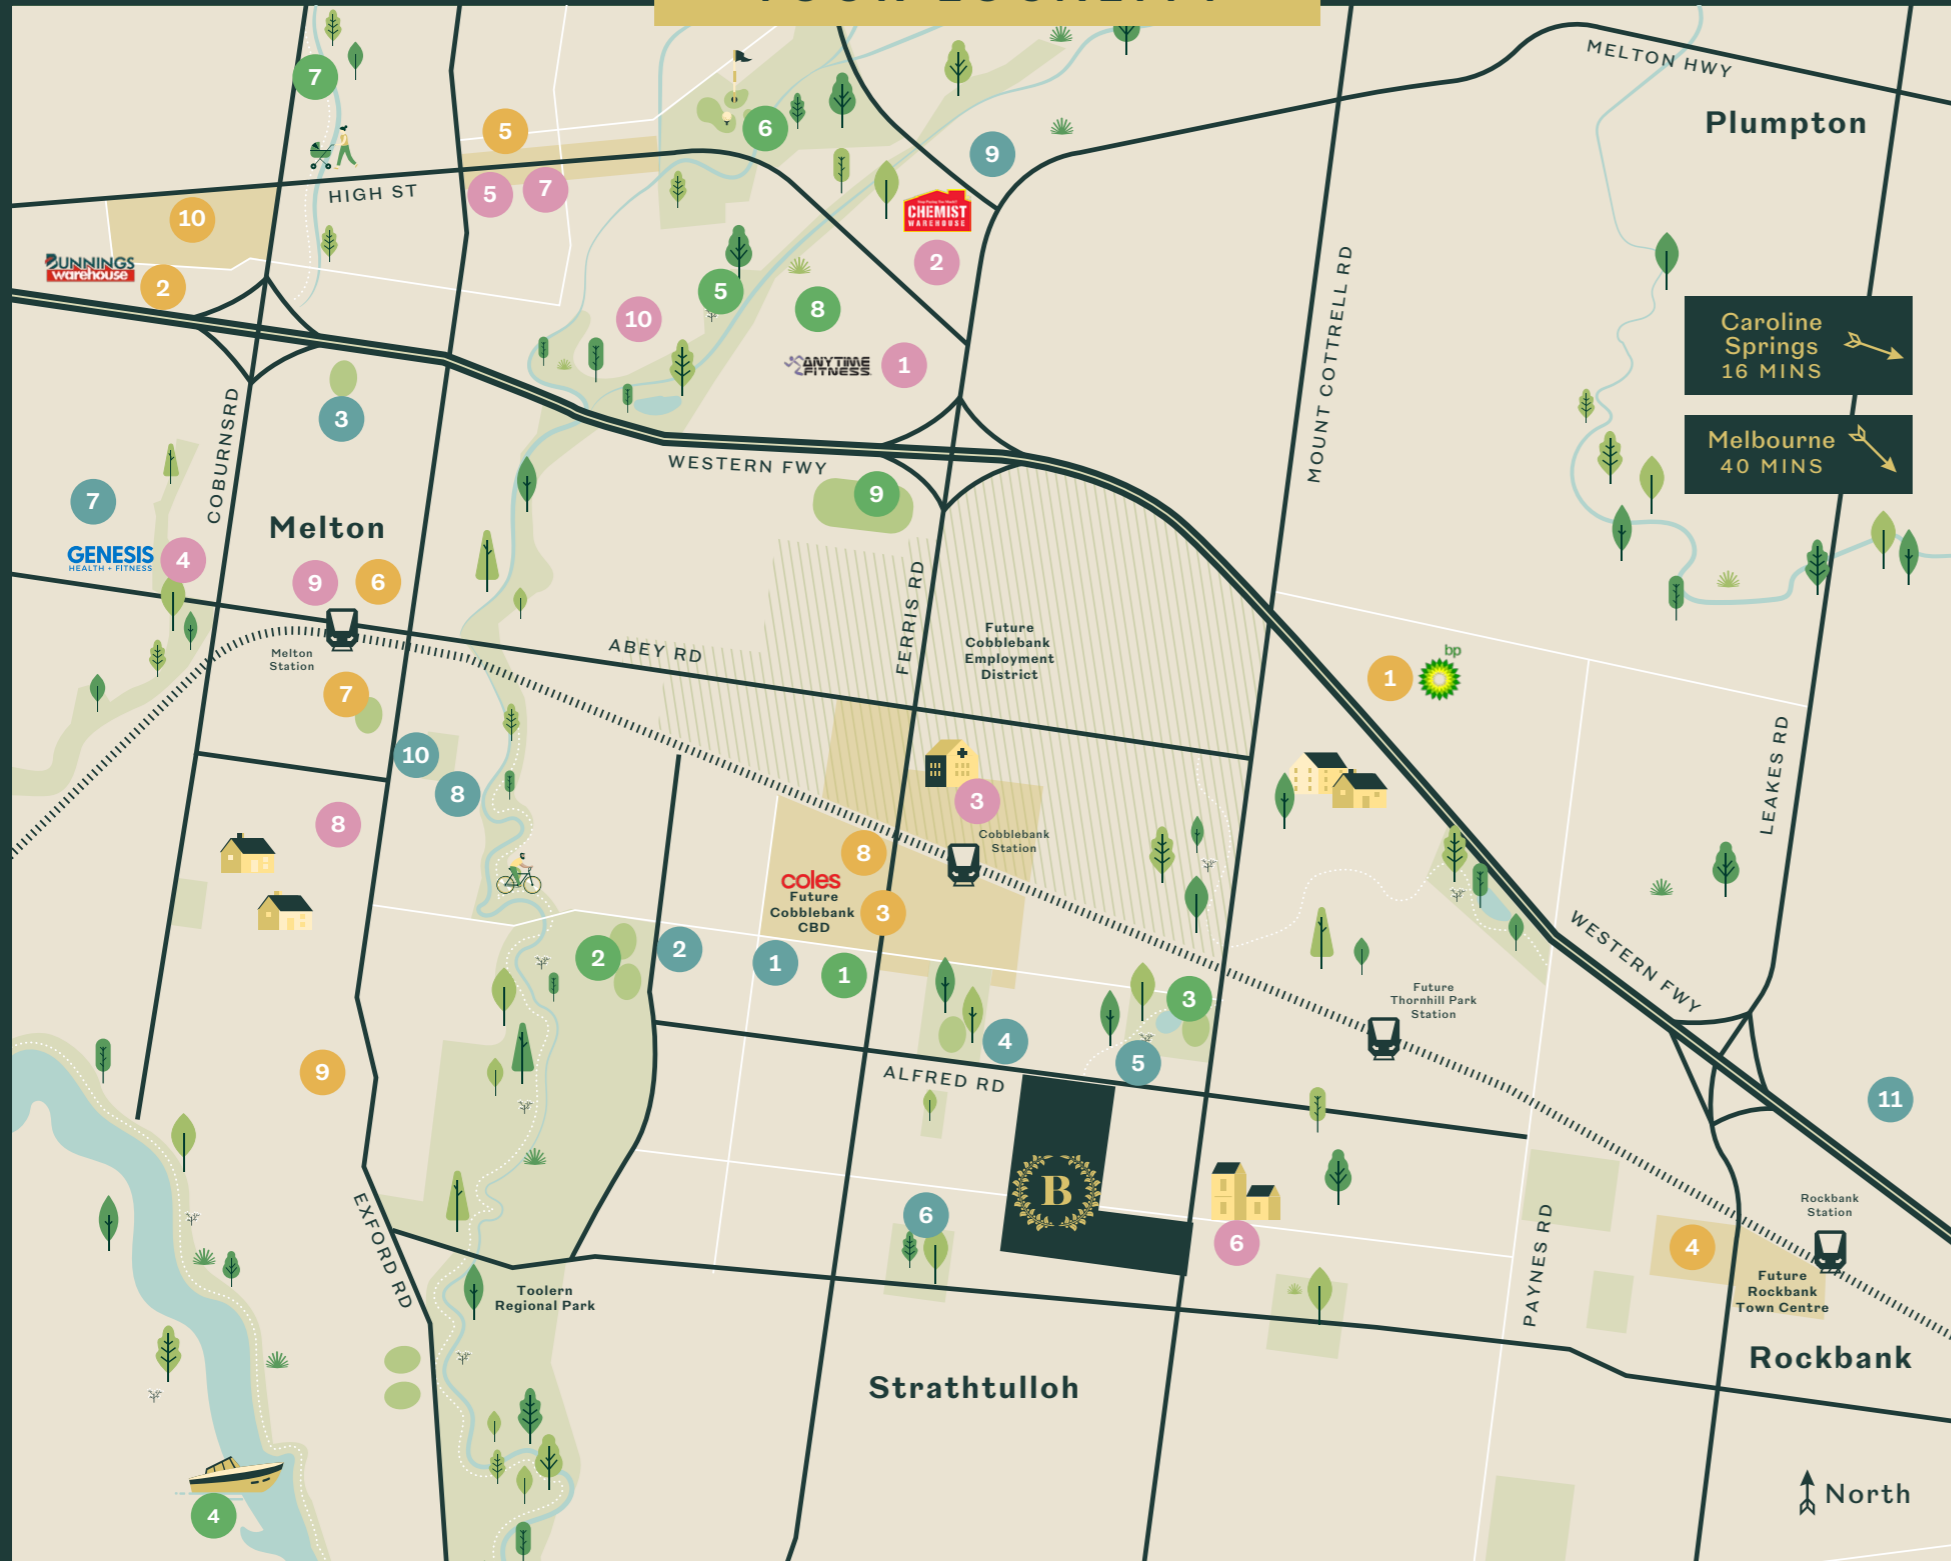

BALMORAL ESTATE

STRATHTULLOH

YOUR LOCALITY

Recreation

1. Atherstone Adventure Park
2. Atherstone Athletics Facility
3. Future Active Open Space & Playing Fields
4. Melbourne Runabout & Speedboat Club
5. Melton Botanic Garden
6. Melton Valley Golf Club
7. Melton Waves
8. Mick's Jump 'n' Play
9. Tabcorp Park Racing & Entertainment

Wellbeing

1. Anytime Fitness Melton
2. Chemist Warehouse Melton
3. Future Melton Hospital (Construction 2022)
4. Genesis Health and Fitness
5. Melton Madina Musallah (Mosque)
6. Neighbourhood Activity Centre
7. Primary Medical & Dental Centre
8. St Anthony's Catholic Church
9. Station Medical Centre
10. Yoga West

Retail

1. 24/7 BP Western Fwy
2. Bunnings Warehouse
3. Future Cobblebank CBD (Coles)
4. Future Rockbank Town Centre
5. High Street Retail Strip
6. Melton Station Square (Coles)
7. Staughton St Restaurants
8. Urban 35 Cafe
9. Weir Views Shopping Centre (Under construction)
10. Woodgrove Shopping Centre